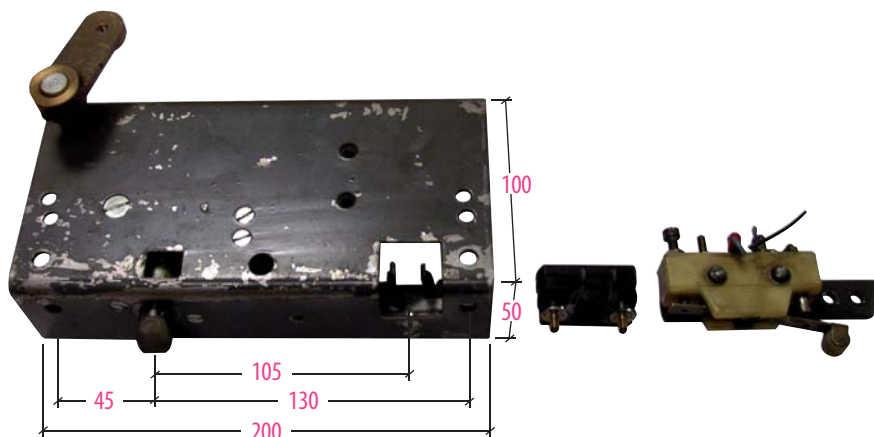

with opposite side lever.

To replace :

Double lock (Artis-Westinghouse).

Substitution :

LR 180 ** dWE (prudhomme S.a.)

Optional :
CP/DV (drilling gauge).
CP/dWE (drilling gauge).

with opposite side lever.

ref. : LR180 **HG** dWE

ref. : LR180 **HD** dWE

with opposite side lever.

Mounting stages