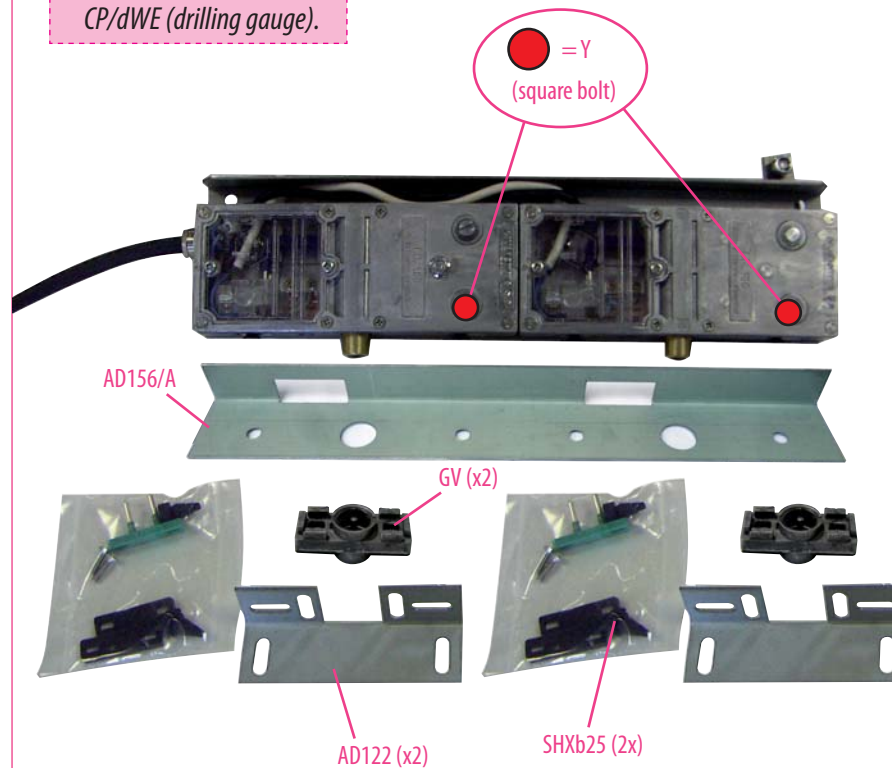

with opposite side lever.

To replace :

Double lock (Artis-Westinghouse).

Substitution :

LR 180 ** dWE (prudhomme S.a.)

Optional :
CP/DV (drilling gauge).
CP/dWE (drilling gauge).

with opposite side lever.

ref. : LR180 **HG** dWE

ref. : LR180 **HD** dWE

with opposite side lever.

Mounting stages