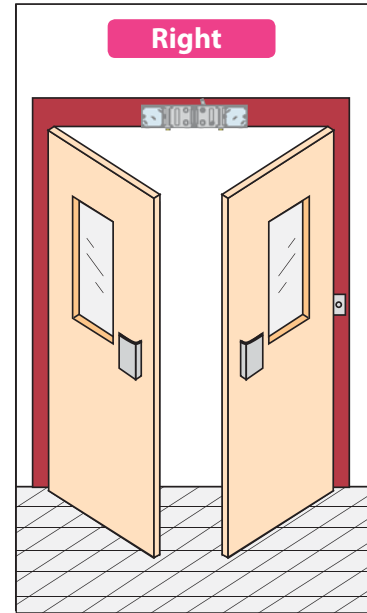

with opposite side lever.

To replace :

Double lock (Artis-Westinghouse).

Substitution :

LR 180 ** dWE (prudhomme S.a.)

Optional :
CP/DV (drilling gauge).
CP/dWE (drilling gauge).

with opposite side lever.

ref. : LR180 **HG** dWE

ref. : LR180 **HD** dWE

with opposite side lever.

Mounting stages