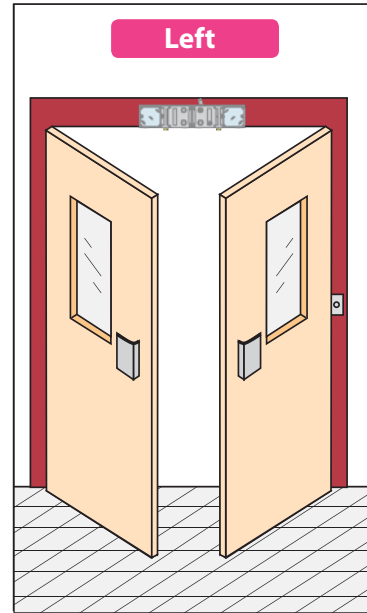

with opposite side lever.

To replace :

Double lock (Artis-Westinghouse).

Substitution :

LR 180 ** dWE (prudhomme S.a.)

Optional :
CP/DV (drilling gauge).
CP/dWE (drilling gauge).

with opposite side lever.

ref. : LR180 **HG** dWE

ref. : LR180 **HD** dWE

with opposite side lever.

Mounting stages