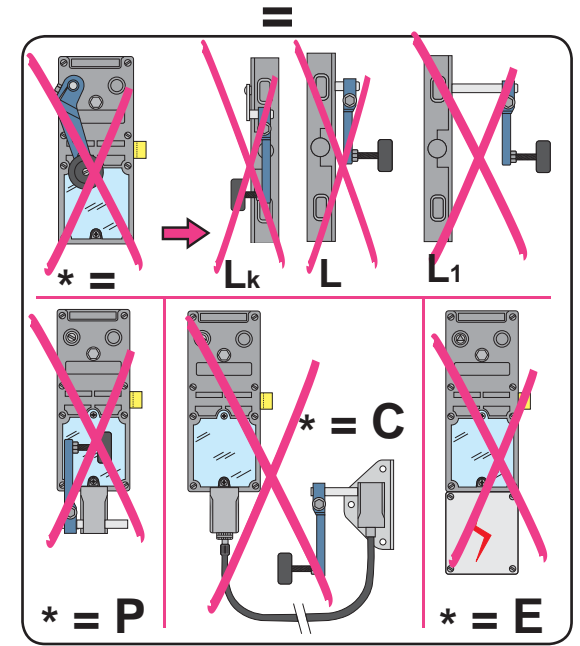

with opposite side lever.

To replace :

Double lock (Artis-Westinghouse).

Substitution :

LR 180 ** dWE (prudhomme S.a.)

Optional :
CP/DV (drilling gauge).
CP/dWE (drilling gauge).

with opposite side lever.

ref. : LR180 **HG** dWE

ref. : LR180 **HD** dWE

with opposite side lever.

Mounting stages