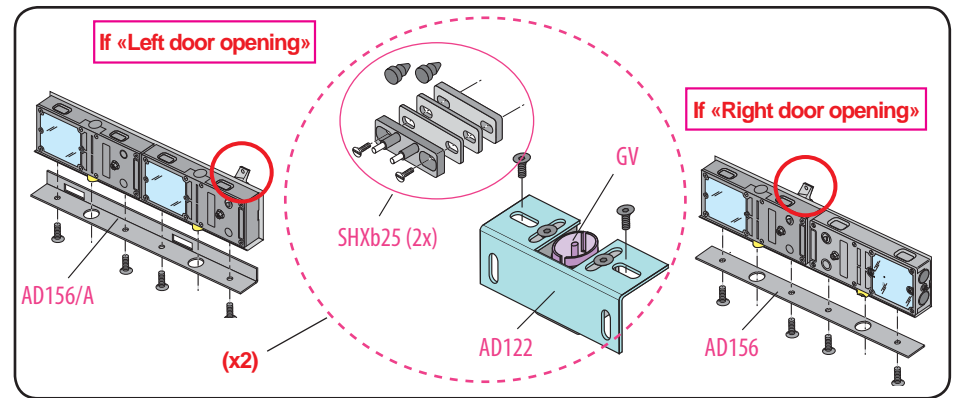

with opposite side lever.

To replace :

Double lock (Artis-Westinghouse).

Substitution :

LR 180 ** dWE (prudhomme S.a.)

Optional :
CP/DV (drilling gauge).
CP/dWE (drilling gauge).

with opposite side lever.

ref. : LR180 **HG** dWE

ref. : LR180 **HD** dWE

with opposite side lever.

Mounting stages