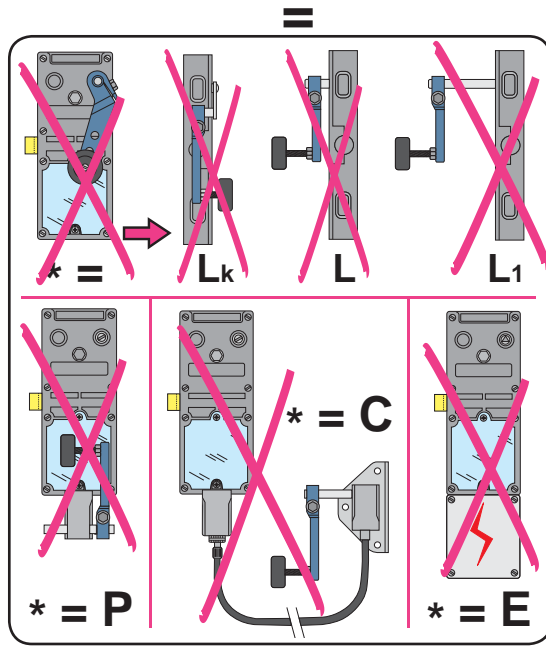

with opposite side lever.

To replace :

Double lock (Artis-Westinghouse).

Substitution :

LR 180 ** dWE (prudhomme S.a.)

Optional :
CP/DV (drilling gauge).
CP/dWE (drilling gauge).

with opposite side lever.

ref. : LR180 **HG** dWE

ref. : LR180 **HD** dWE

with opposite side lever.

Mounting stages