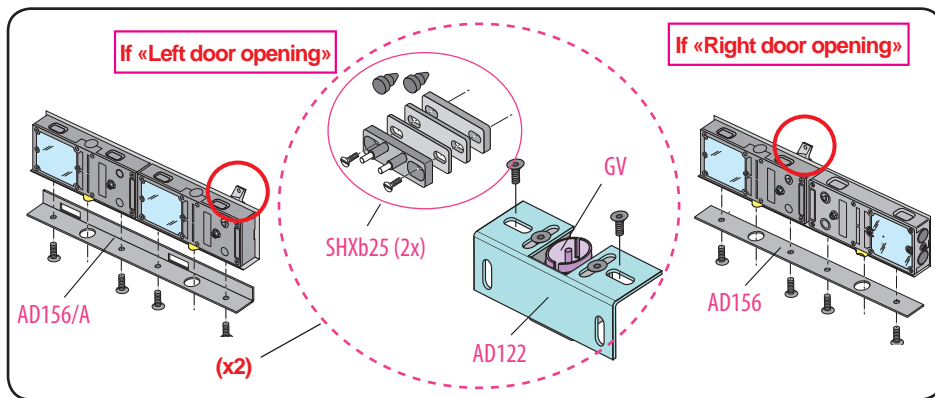

with opposite side lever.

To replace :

Double lock (Artis-Westinghouse).

Substitution :

LR 180 ** dWE (prudhomme S.a.)

Optional :
CP/DV (drilling gauge).
CP/dWE (drilling gauge).

with opposite side lever.

ref. : LR180 **HG** dWE

ref. : LR180 **HD** dWE

with opposite side lever.

Mounting stages